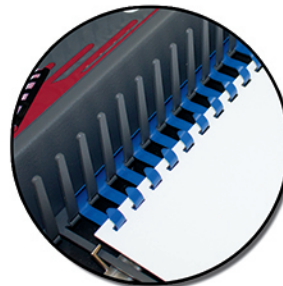

AKILES

COMBMAC-EX
[ELECTRIC COMB BINDING MACHINE]

**Heavy Duty Electric Comb Punch &
Manual Comb Opener**

**Punches
Up To
25 SHEETS!**

14" Open Punch Throat
Allows you to punch legal size
and even longer documents.

Built-In Comb Opener
Opens and closes combs
from 3/16" to 2".

Fully Disengageable Pins
All 24 pins can be independently
pulled & disengaged, for a clean
punch of any paper size.

Depth Margin Control
4 possible settings provide
the correct punch margin
depth for each wire size.

AKILES COMBMAC-EX [ELECTRIC COMB BINDING MACHINE]

With its heavy-duty punch motor, built-in comb opener and complete system of functions, the Akiles CombMac-EX makes comb binding fast, easy, convenient and professional.

Model	CombMac-EX24
Punching Operation	Electric (Foot Pedal)
Punching Capacity	Up to 25 sheets (20 lbs paper)
Punching Length	14" (Open throat for larger sizes)
Disengageable Dies	24 Dies
Binding Capacity	3/16" to 2"
Hole Size	Rectangular (5/16" x 1/8")
Weight & Dimensions	50 lbs / 19" W x 16" D x 10" H
Warranty	1 Year