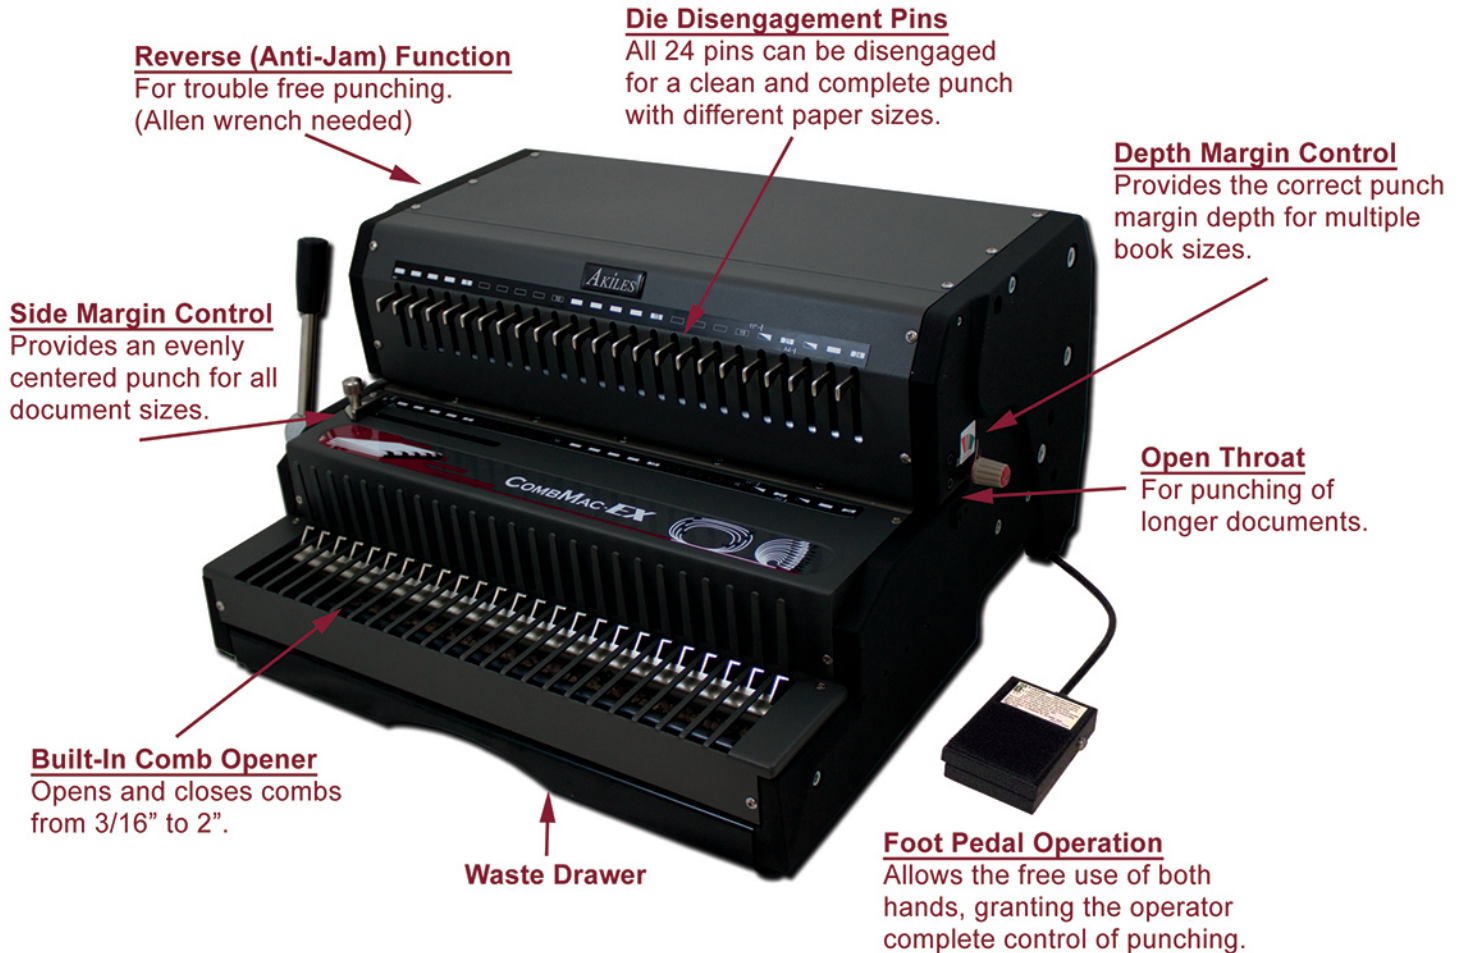

AKILES

COMBMAC-EX
[ELECTRIC COMB BINDING MACHINE]

**Heavy Duty Electric Comb Punch &
Manual Comb Opener**

**Punches
Up To
25 SHEETS!**

14" Open Punch Throat
Allows you to punch legal size
and even longer documents.

Built-In Comb Opener
Opens and closes combs
from 3/16" to 2".

Fully Disengageable Pins
All 24 pins can be independently
pulled & disengaged, for a clean
punch of any paper size.

Depth Margin Control
4 possible settings provide
the correct punch margin
depth for each wire size.

AKILES COMBMAC-EX [ELECTRIC COMB BINDING MACHINE]

With its heavy-duty punch motor, built-in comb opener and complete system of functions, the Akiles CombMac-EX makes comb binding fast, easy, convenient and professional.

Model	CombMac-EX24
Punching Operation	Electric (Foot Pedal)
Punching Capacity	Up to 25 sheets (20 lbs paper)
Punching Length	14" (Open throat for larger sizes)
Disengageable Dies	24 Dies
Binding Capacity	3/16" to 2"
Hole Size	Rectangular (5/16" x 1/8")
Weight & Dimensions	50 lbs / 19" W x 16" D x 10" H
Warranty	1 Year